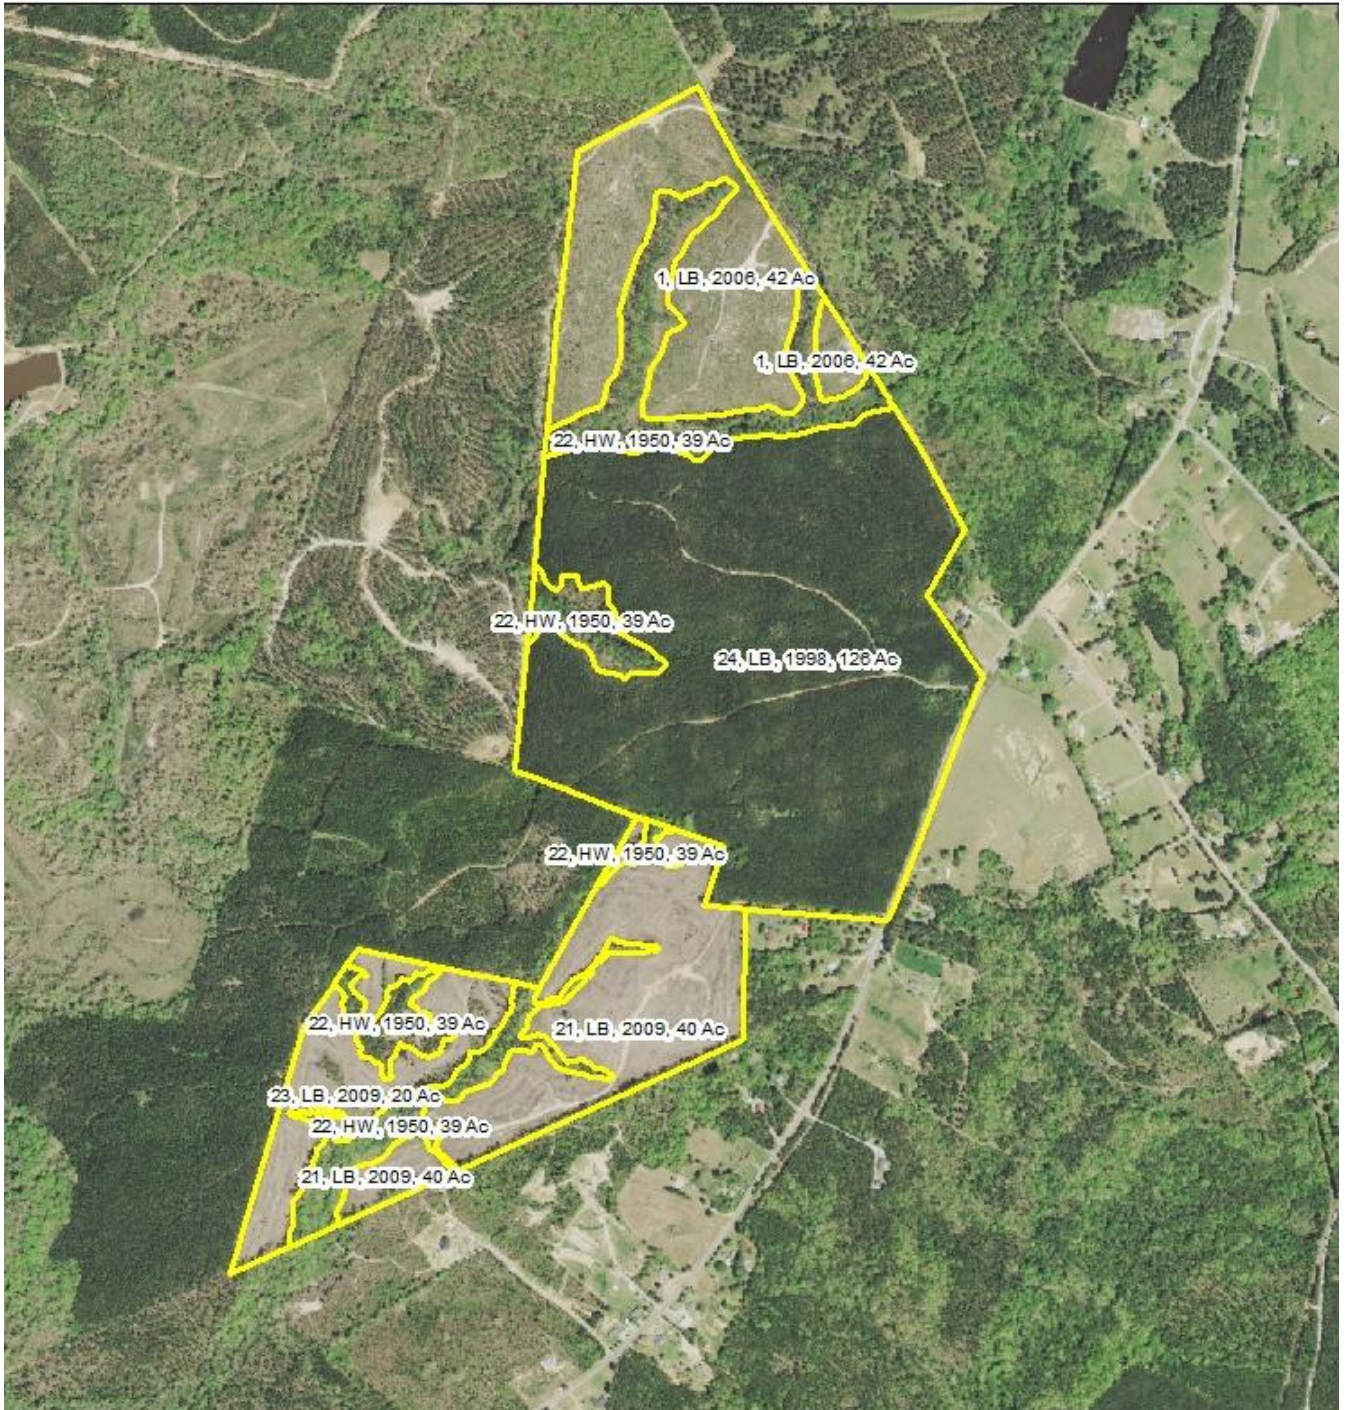

Buck Fever Tract NB0107

JenksIncRealty

Offered by Jon Tompkins 864-395-0322 or jt@jenksincrealty.com