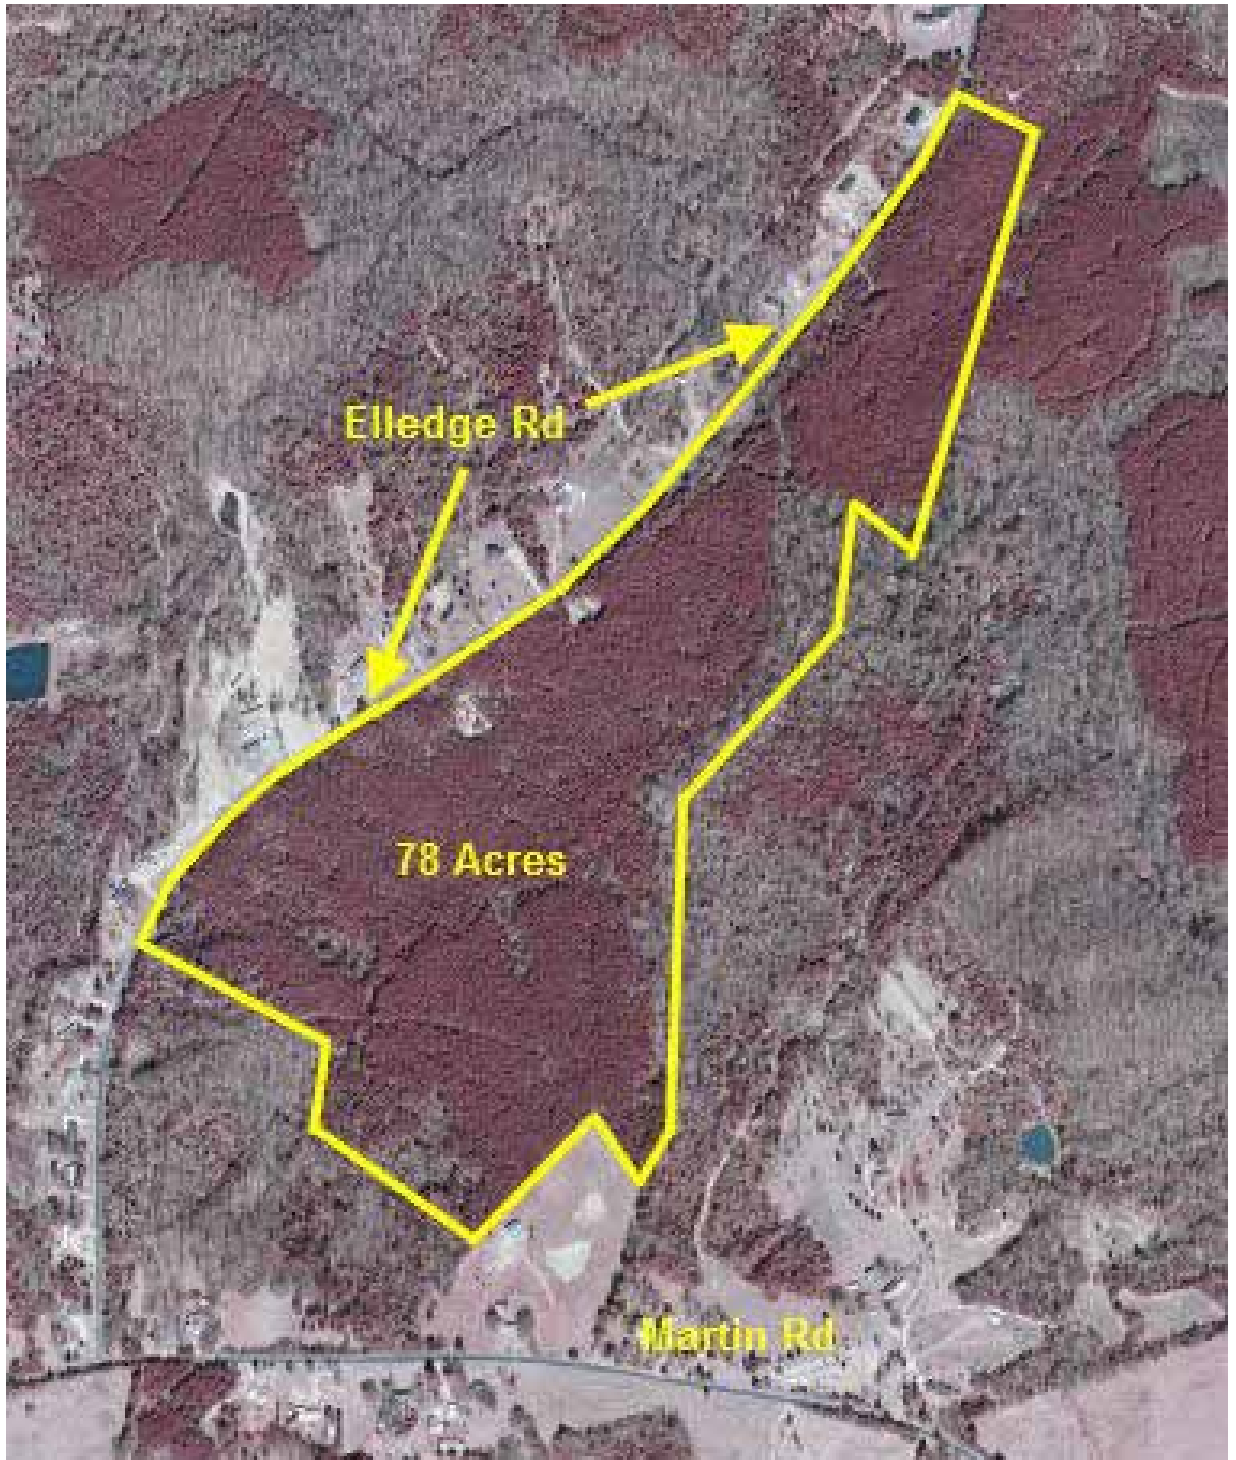

Elledge Road Tract 3004

JenksIncRealty

Call John Stillwell 864-414-1879 or john@jenksincrealty.com