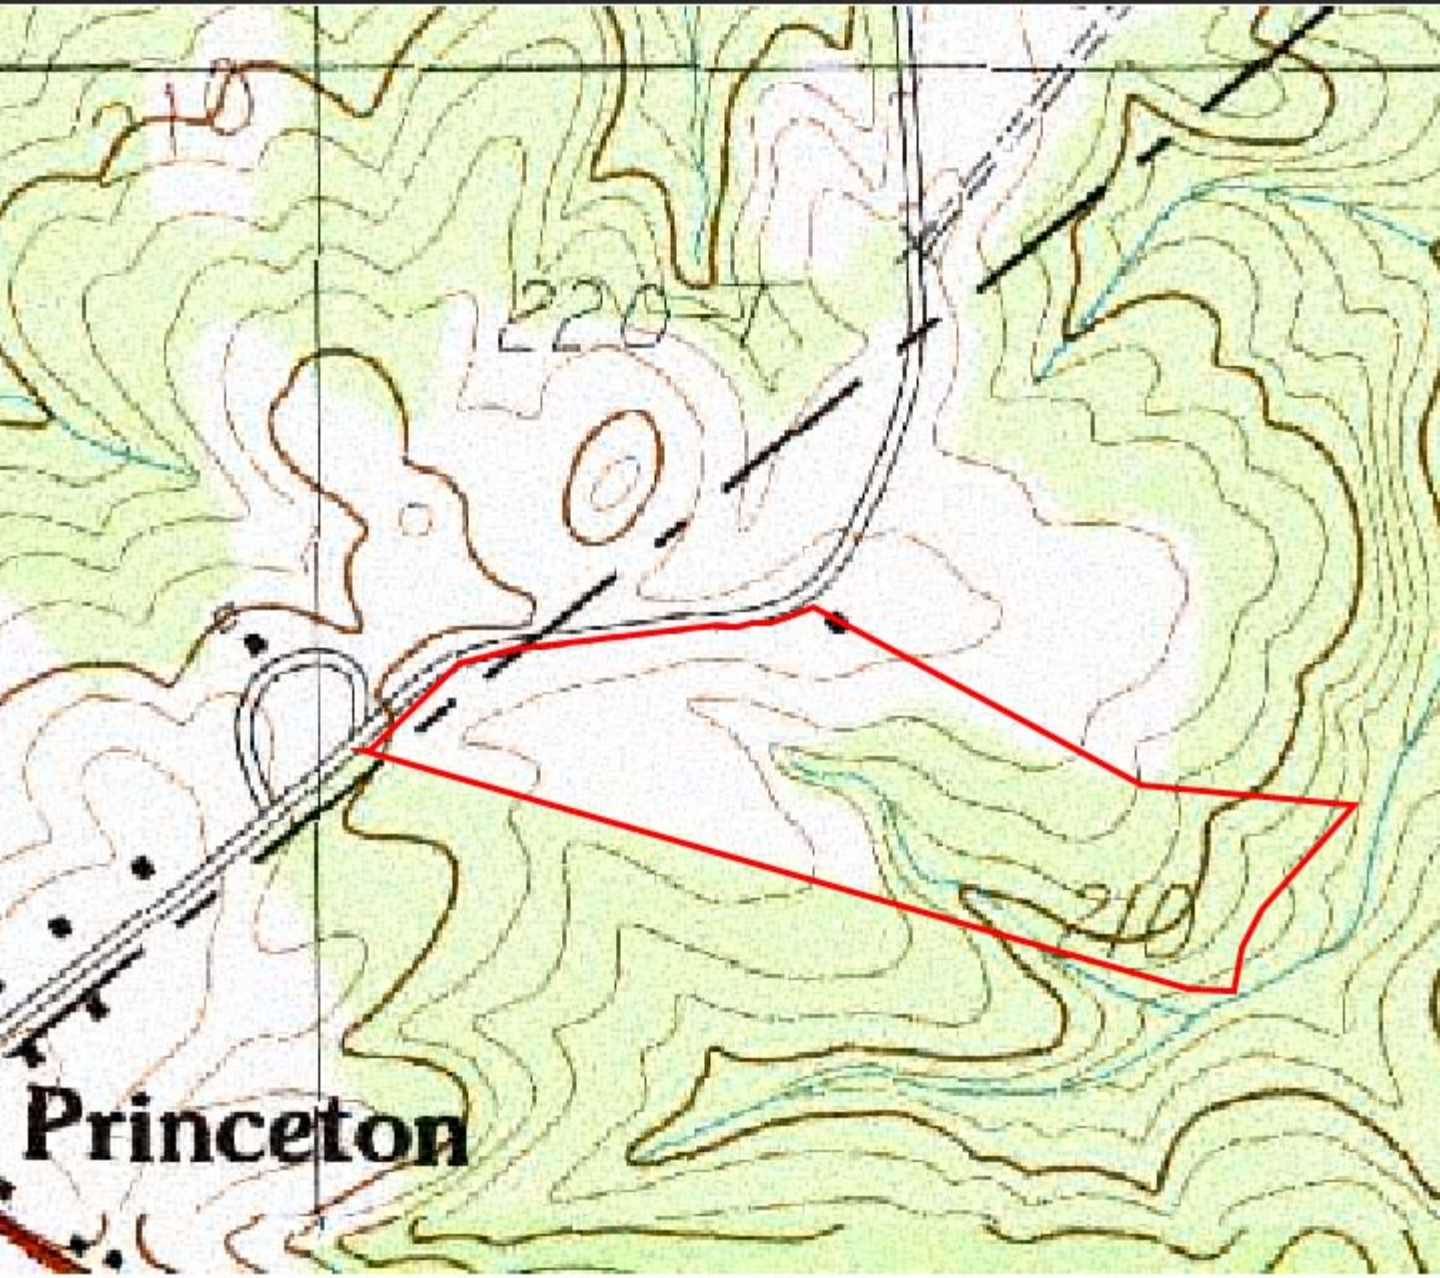

Call Charlie Reynolds (864)-238-7471

Call Rusty Hamrick (864)-230-0694