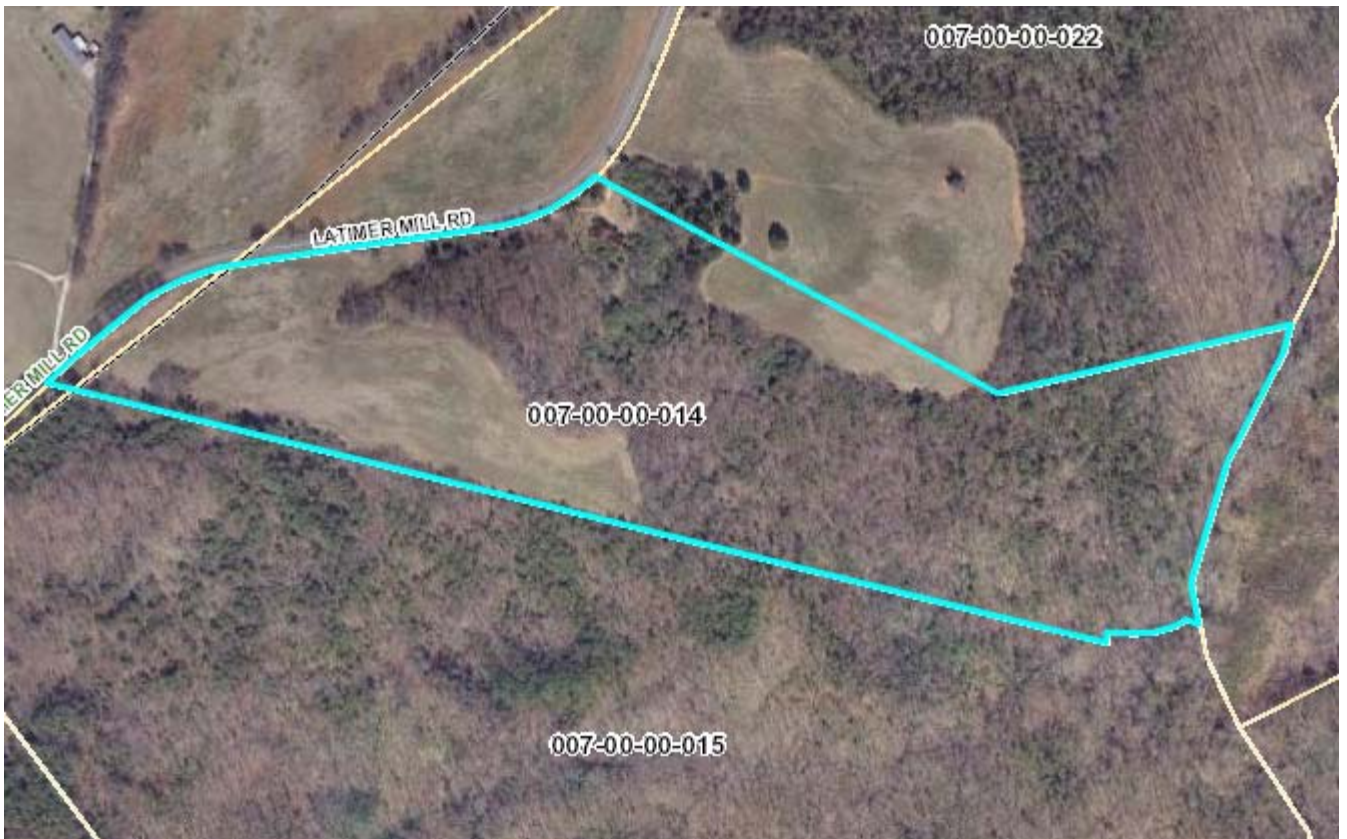

29 Acres on Lattimer Mill Road

JenksIncRealty

Tract Size:	29 acres	Price:	\$6,500/acre
TID #:	007-00-00-014	County:	Laurens, SC
Utilities:	Water, Sewer, Power, Phone	Zoning:	None/AG Use

This tract would make a great country estate or hunting tract! The property includes a 6.5 acre field and 1.5 acres of a 9 acre field that are currently maintained as food plots for wildlife. More than half of the tract consists of mature hardwood/pine mix, offering great habitat for deer and turkeys. Only 40 minutes to Greenville! Two adjacent tracts also available (49.3 acres and 42.3 acres) for a total of 120.6 acres.

Call Charlie Reynolds (864)-238-7471

Call Rusty Hamrick (864)-230-0694

29 Acres on Lattimer Mill Road

JenksIncRealty

6.5 acre field

1.5 acres of 9 acre field

Mature hardwood/pine mix

Creek Bed