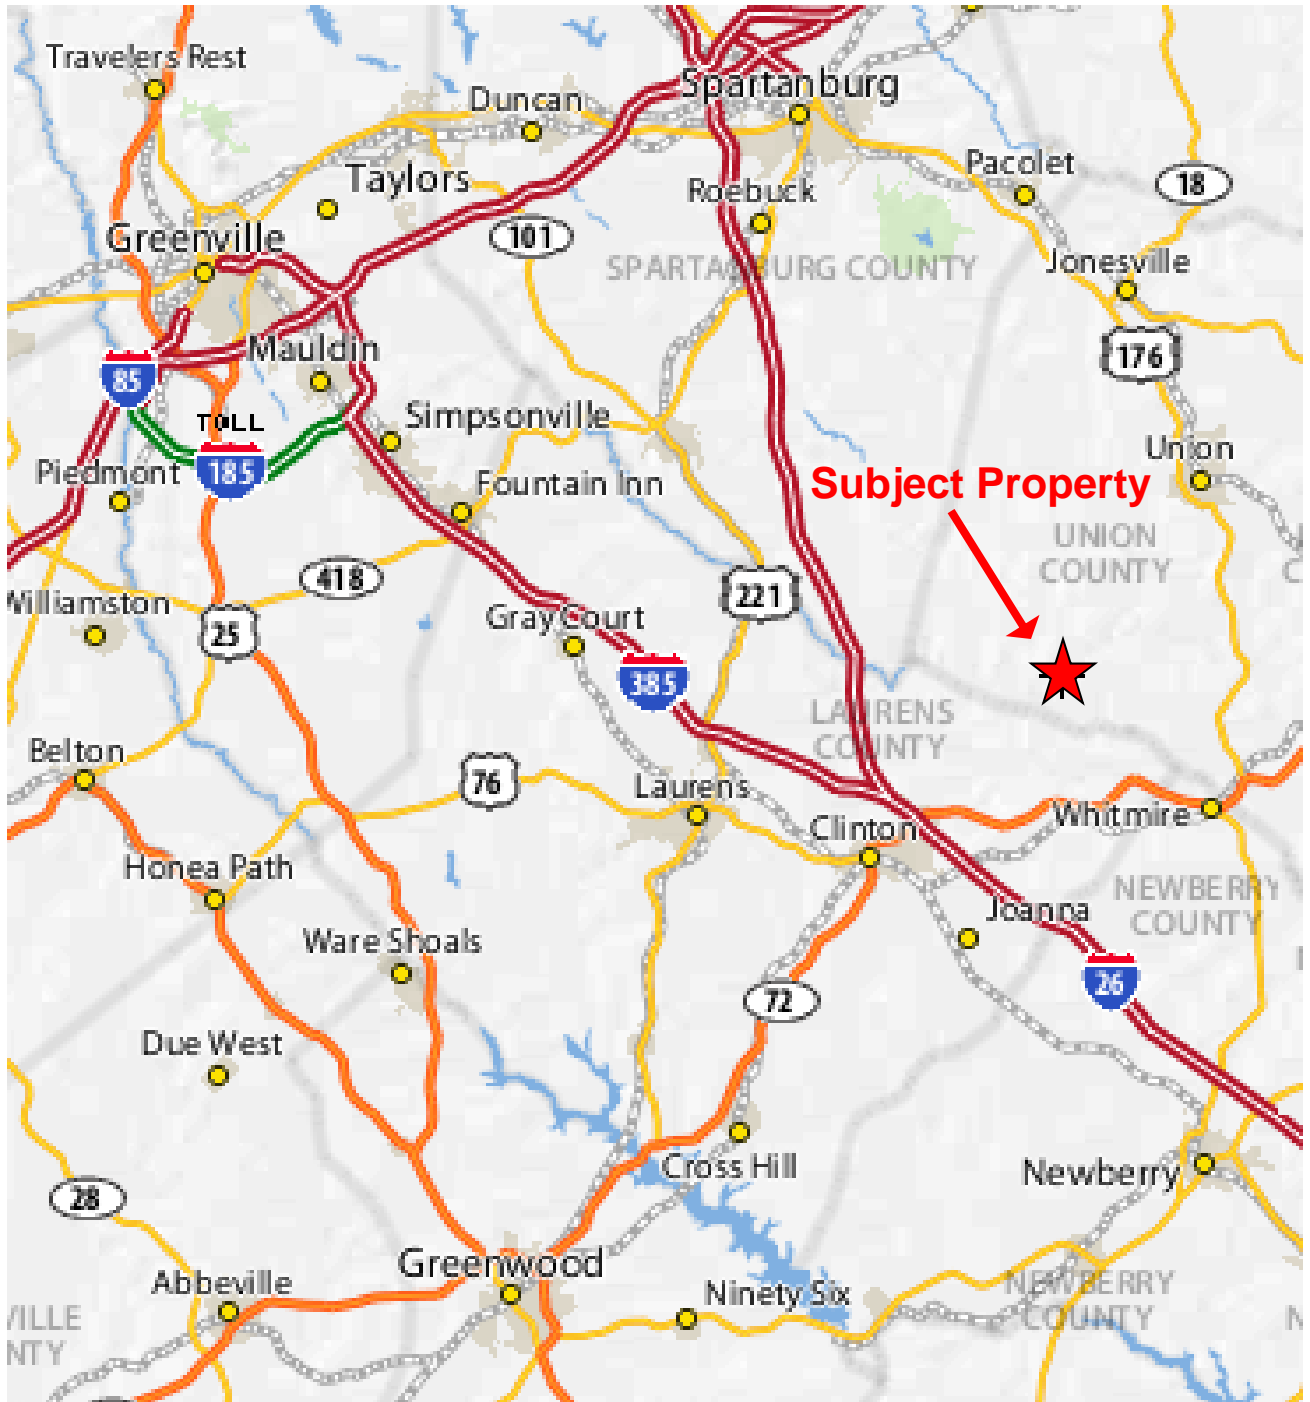

Old Buncombe Tract 4440

JenksIncRealty

Call John Stillwell 864-414-1879 or john@jenksincrealty.com