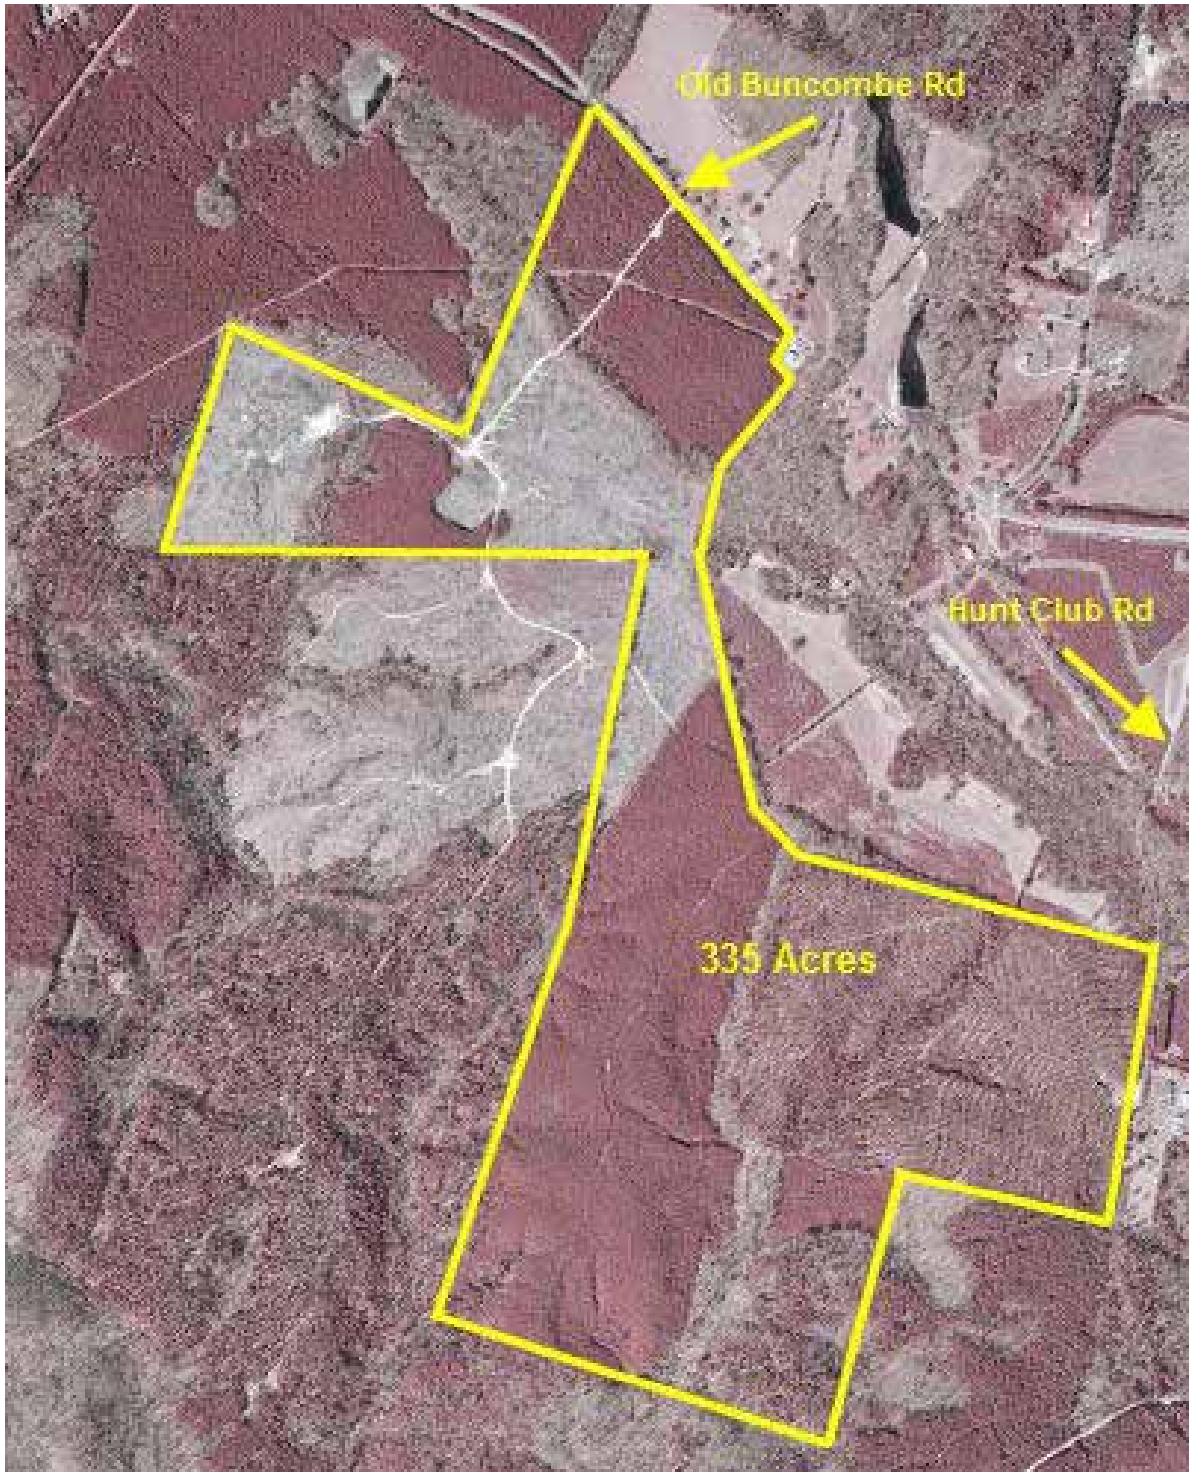

Old Buncombe Tract 4440

JenksIncRealty

Call John Stillwell 864-414-1879 or john@jenksincrealty.com