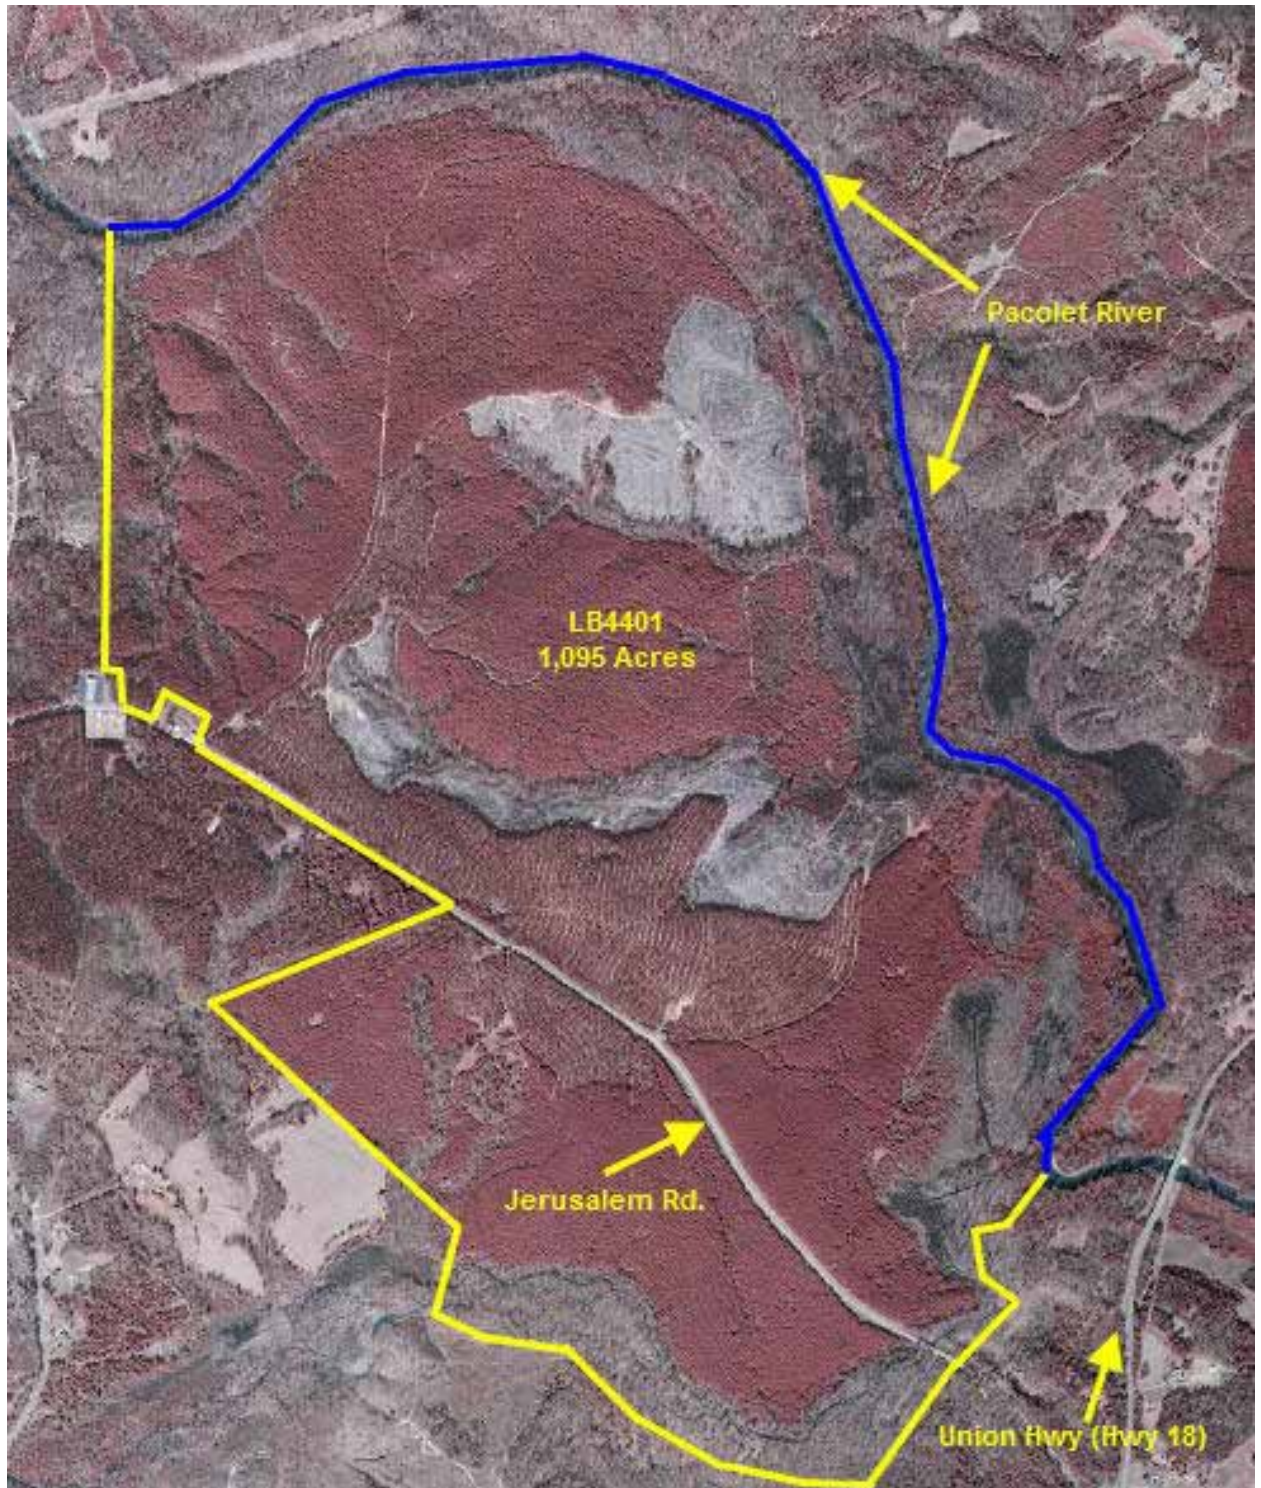

Pacolet River Tract 4401

JenksIncRealty

Call John Stillwell 864-414-1879 or john@jenksincrealty.com