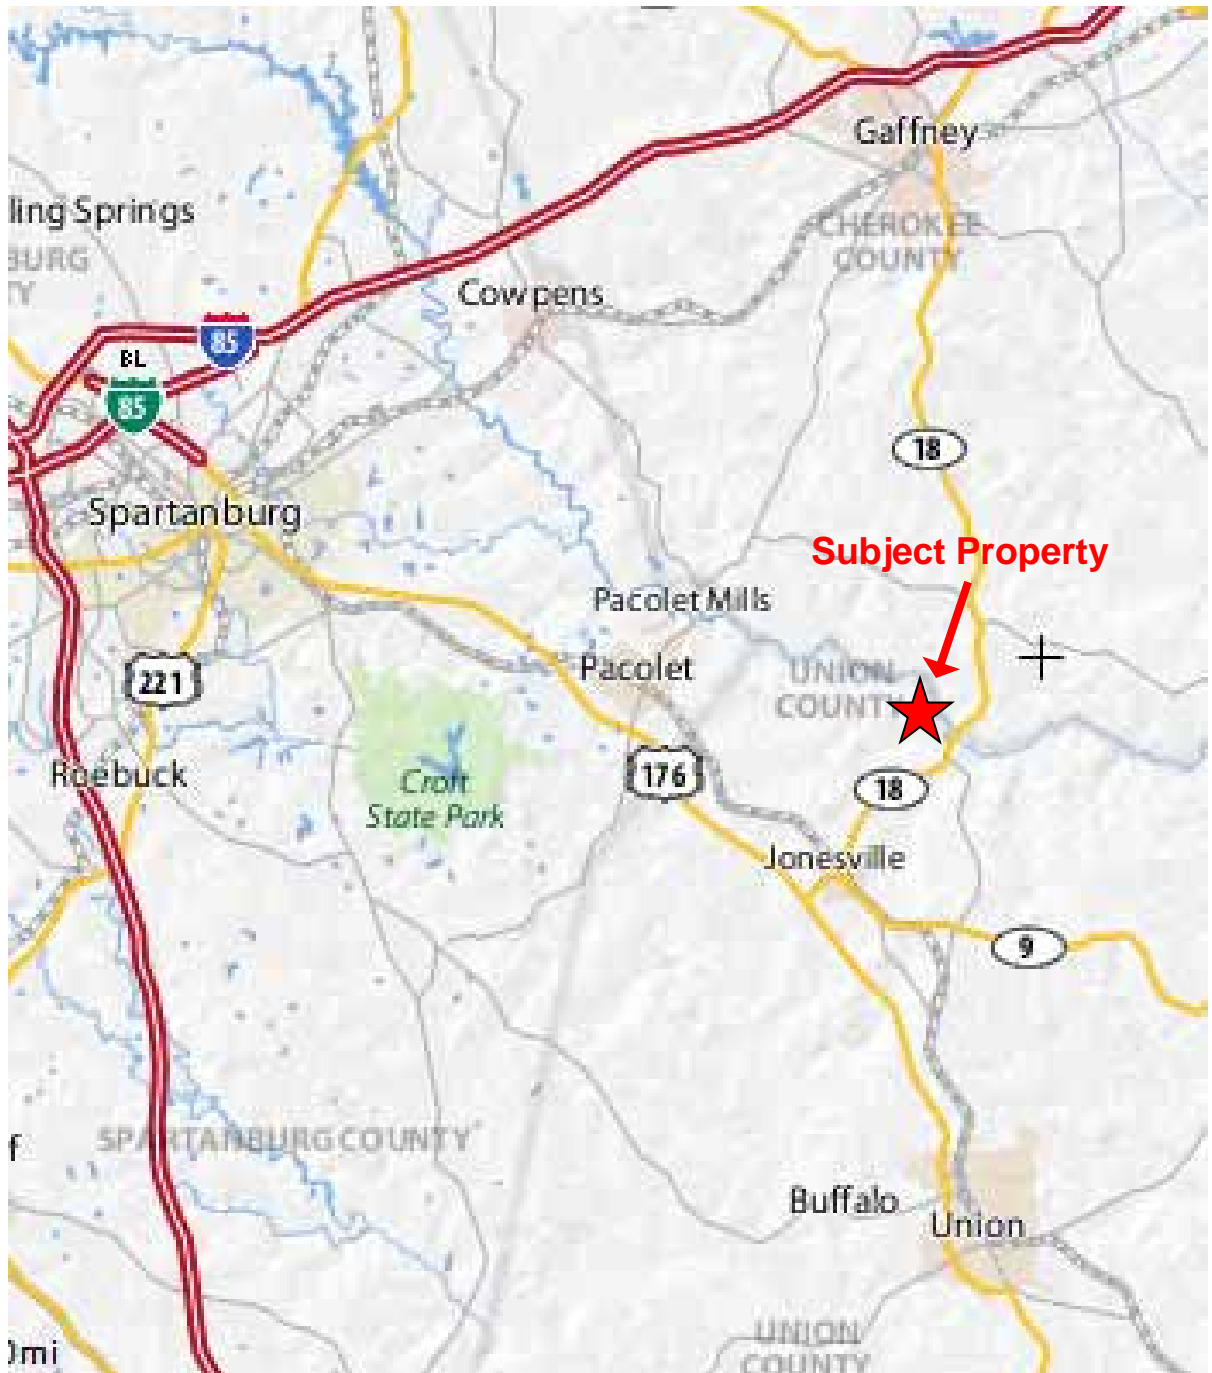

Pacolet River Tract 4401

JenksIncRealty

Call John Stillwell 864-414-1879 or john@jenksincrealty.com