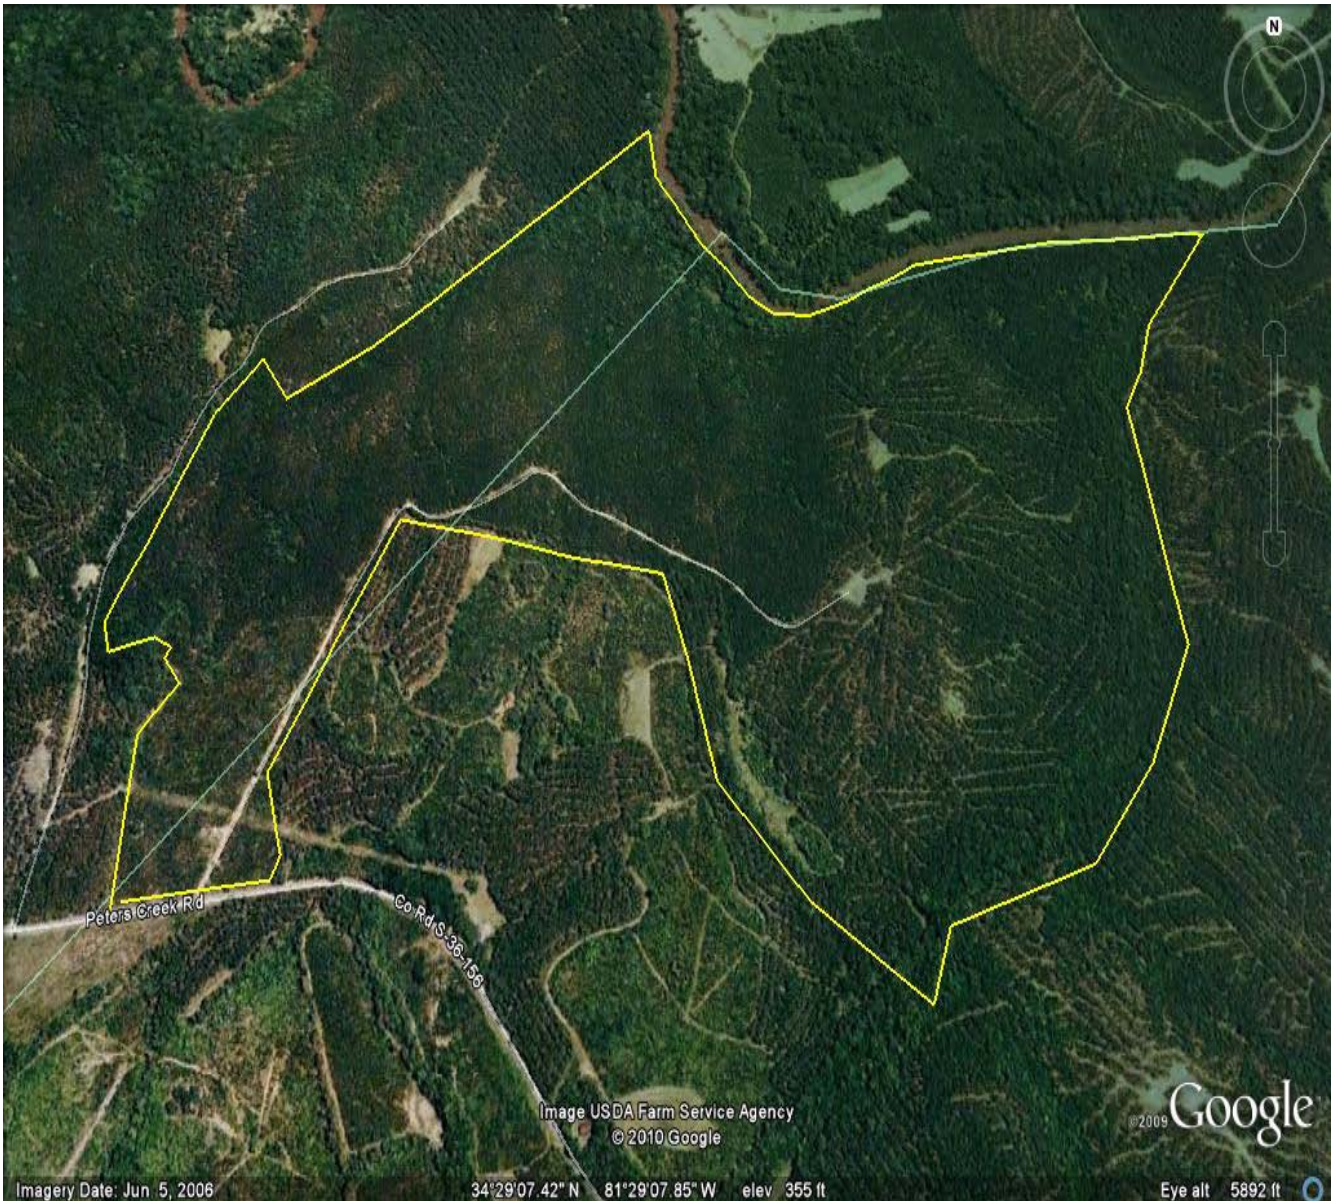

Peter's Creek Road Tract

Call Charlie Reynolds (864)-238-7471

Call Rusty Hamrick (864)-230-0694