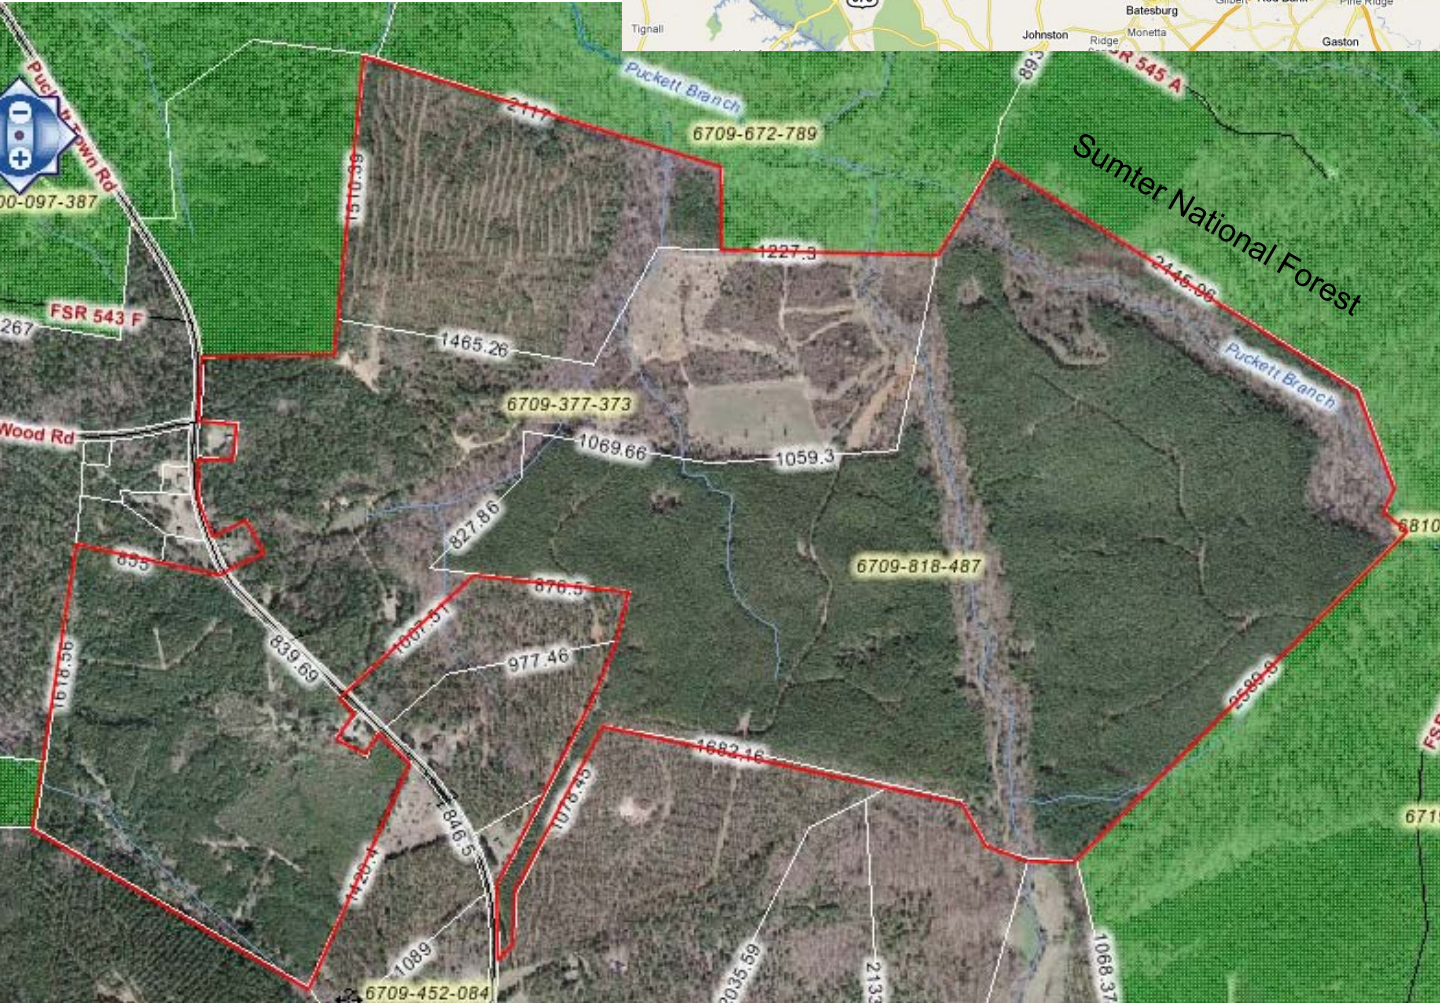

JenksIncRealty

The Farm at Puckett Town

- Tract Size:** 485+/- Acres (with furnished, modern 3 bedroom home and pond)
- Price:** \$1,358,000
- Zoning:** AG1
- TID #:** 6709-818-487/6709-377-373/6709-551-673
- Tract Location:** Puckett Town Road, Greenwood County, SC
(just outside of Troy)

Fishing and duck hunting

Furnished 3 bedroom home

Call Tim Burke 864-980-3684

www.jenksinrealty.com

The Farm at Puckett Town

JenksIncRealty

This tract is located in southern Greenwood County just minutes from Lake Strom Thurmond. Travel time to downtown Greenwood, SC is 15 minutes and to historic McCormick, SC is 5 minutes.

Aerial of 485+/- acres tract on Puckett Town Road

Call Tim Burke 864-980-3684

www.jenksincrealty.com

JenksIncRealty

The Farm At Puckett Town

This tract has the potential for immediate unsurpassed outdoor enjoyment and sound timber revenue.