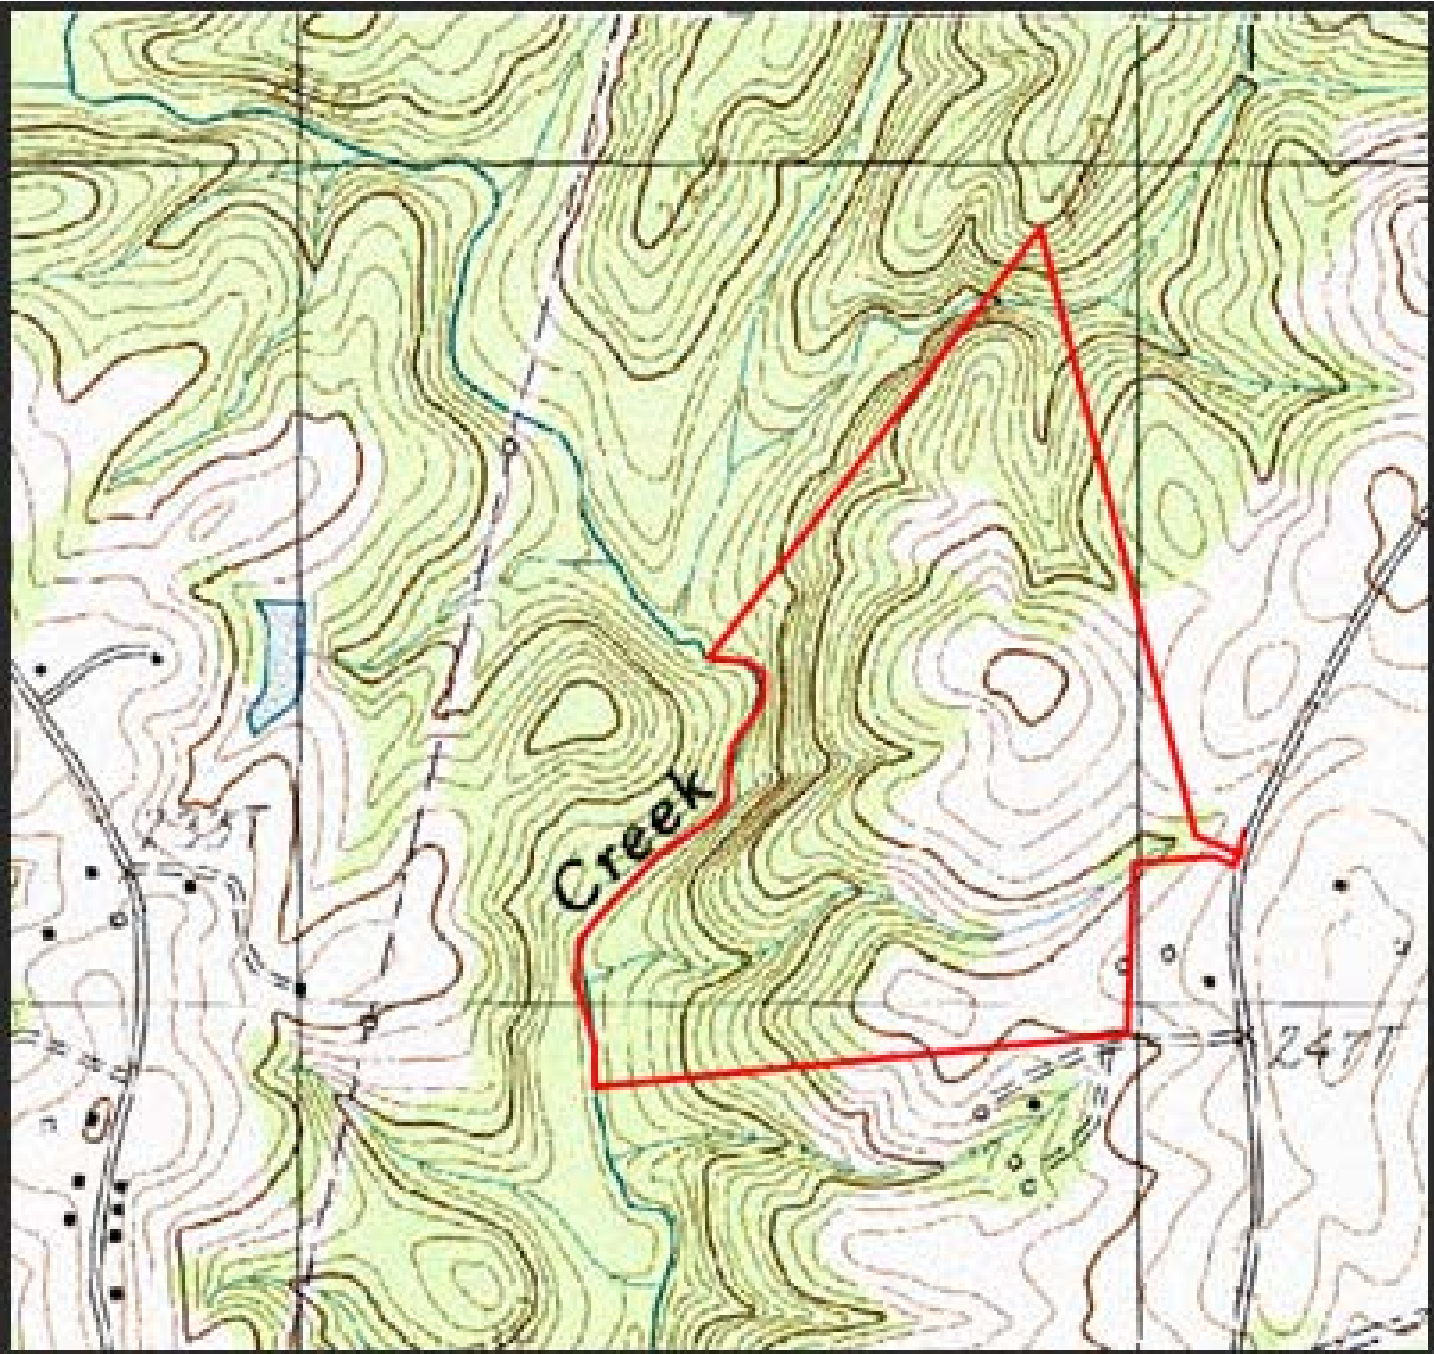

Ware Place Tract

JenksIncRealty