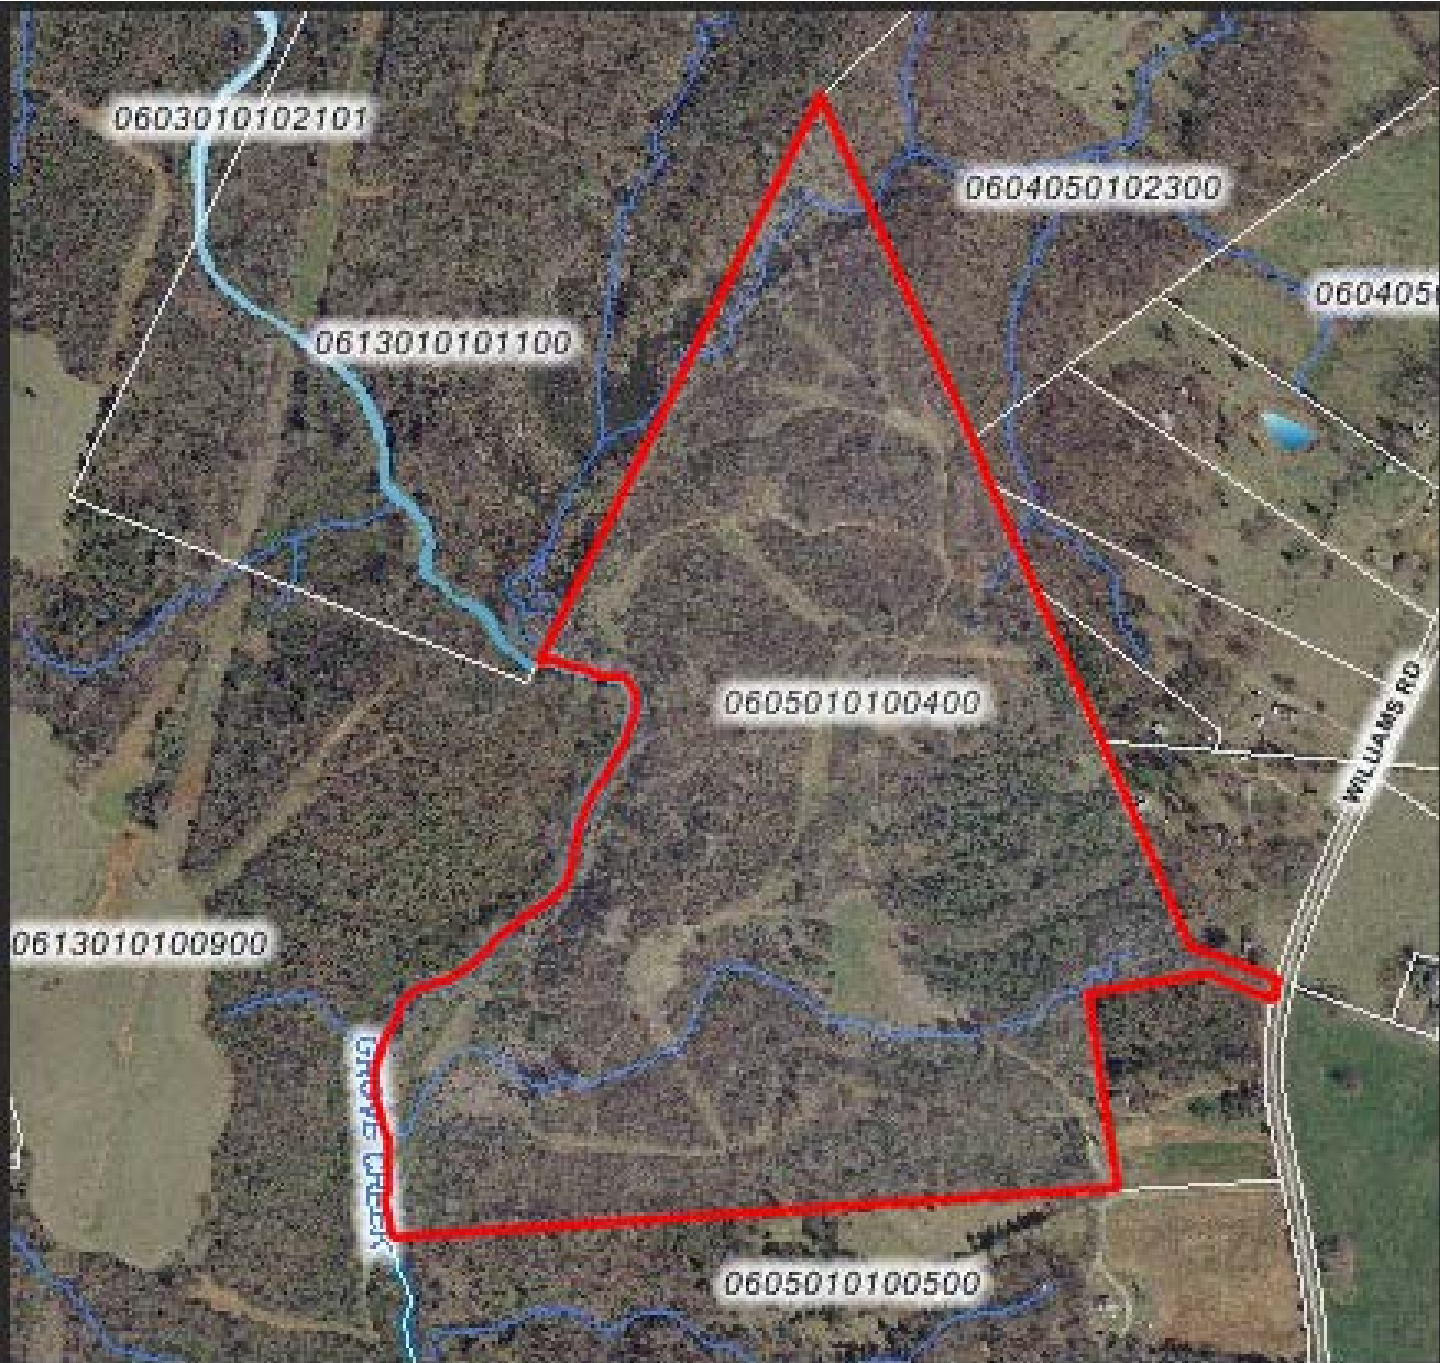

Ware Place Tract

JenksIncRealty