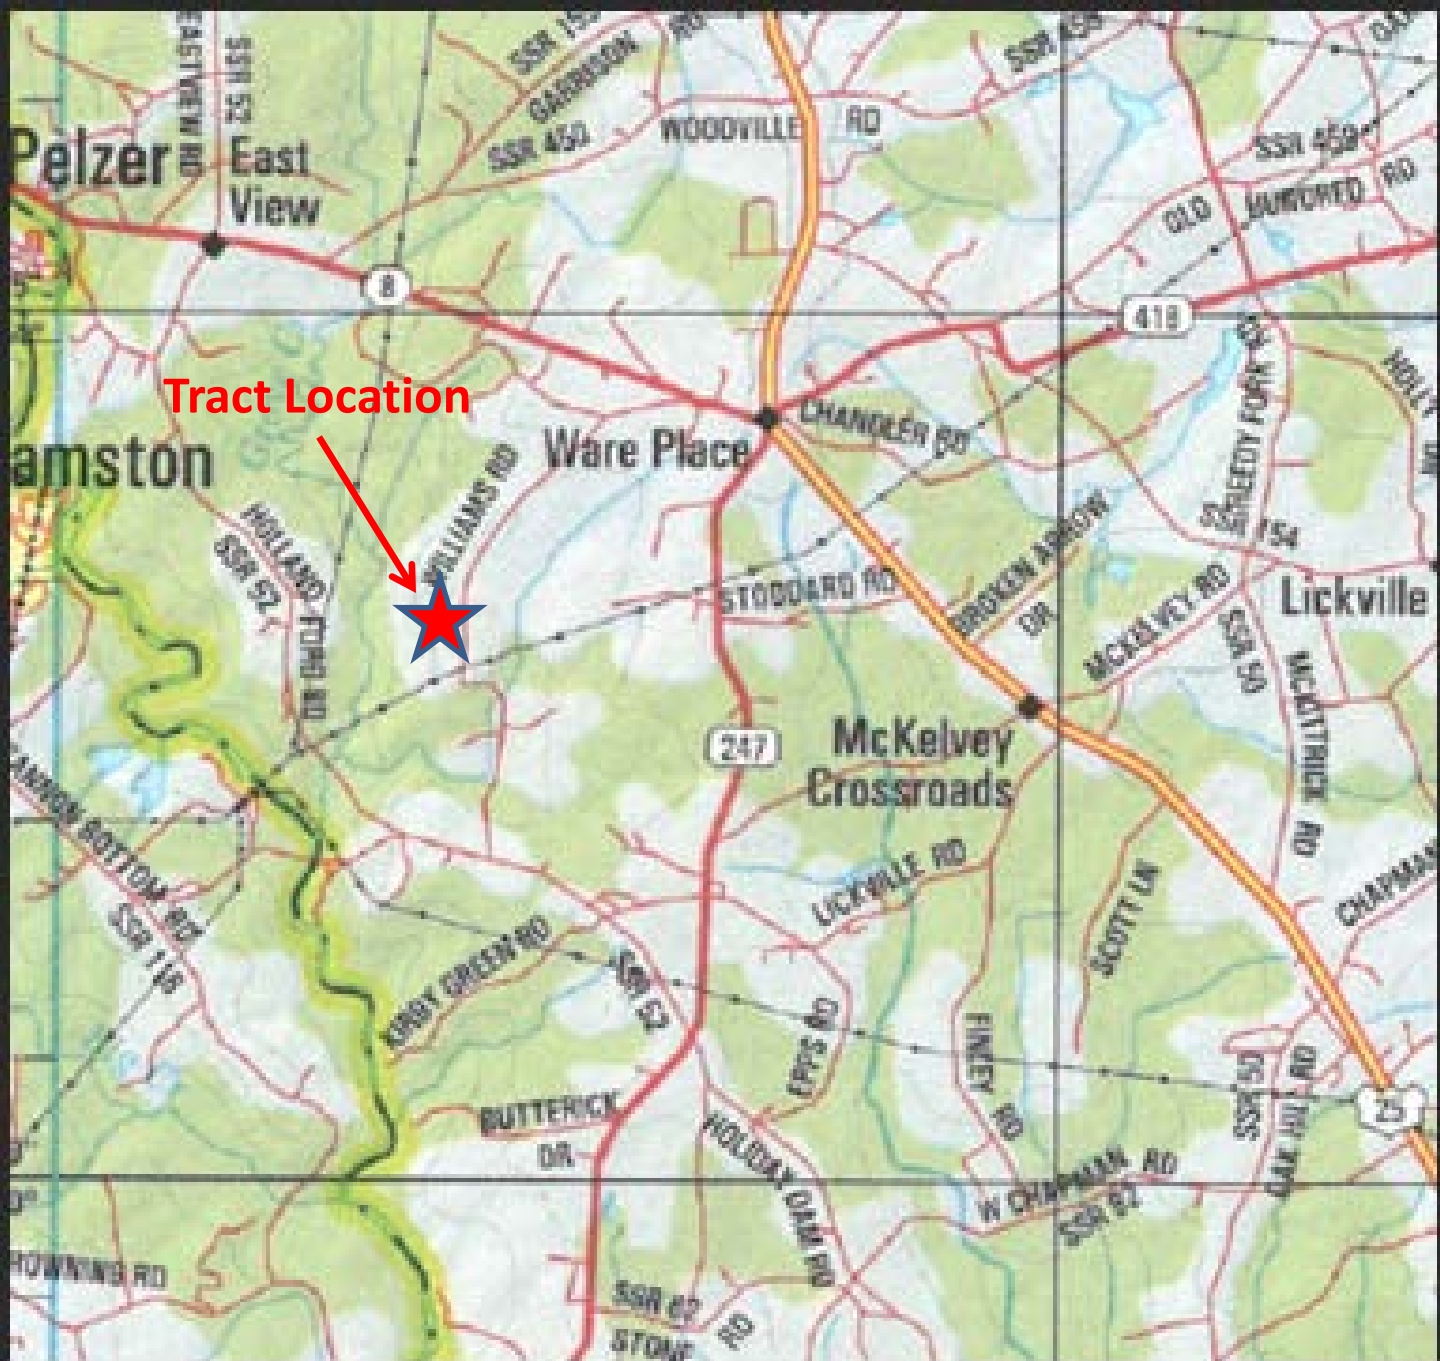

Ware Place Tract

JenksIncRealty