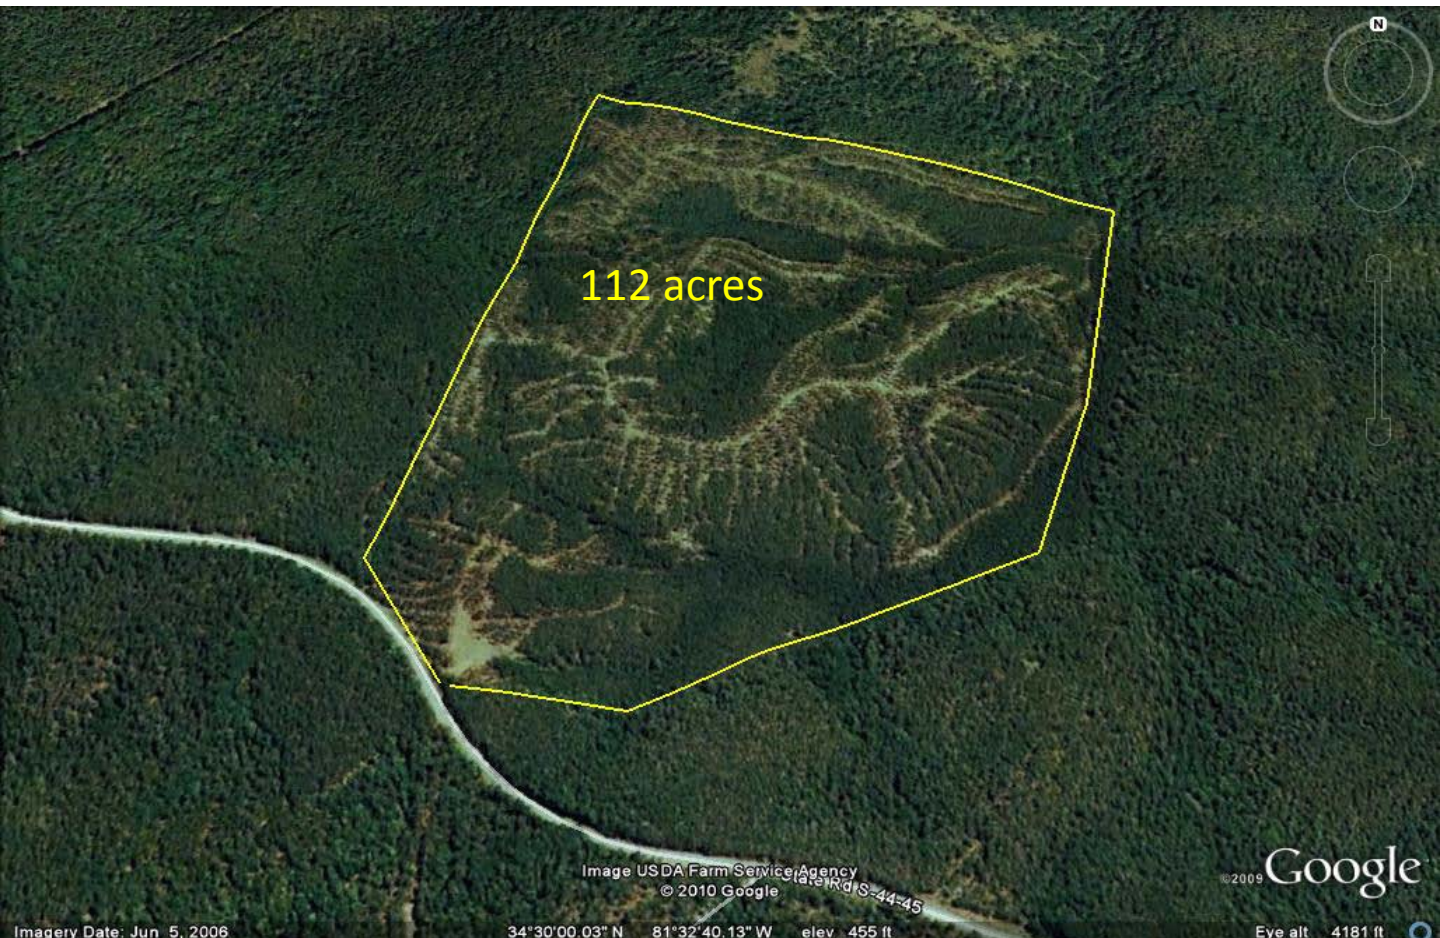

JenksIncRealty

Maybinton Road Tract

Tract Size:

112 Acres

Price:

\$263,000

Zoning:

None

Location:

Maybinton Road, Union
County, SC

An affordable recreational tract located near Whitmire, SC. The property consists of clear-cut with some planted pines remaining. The property is also inside of the Sumter National Forest.