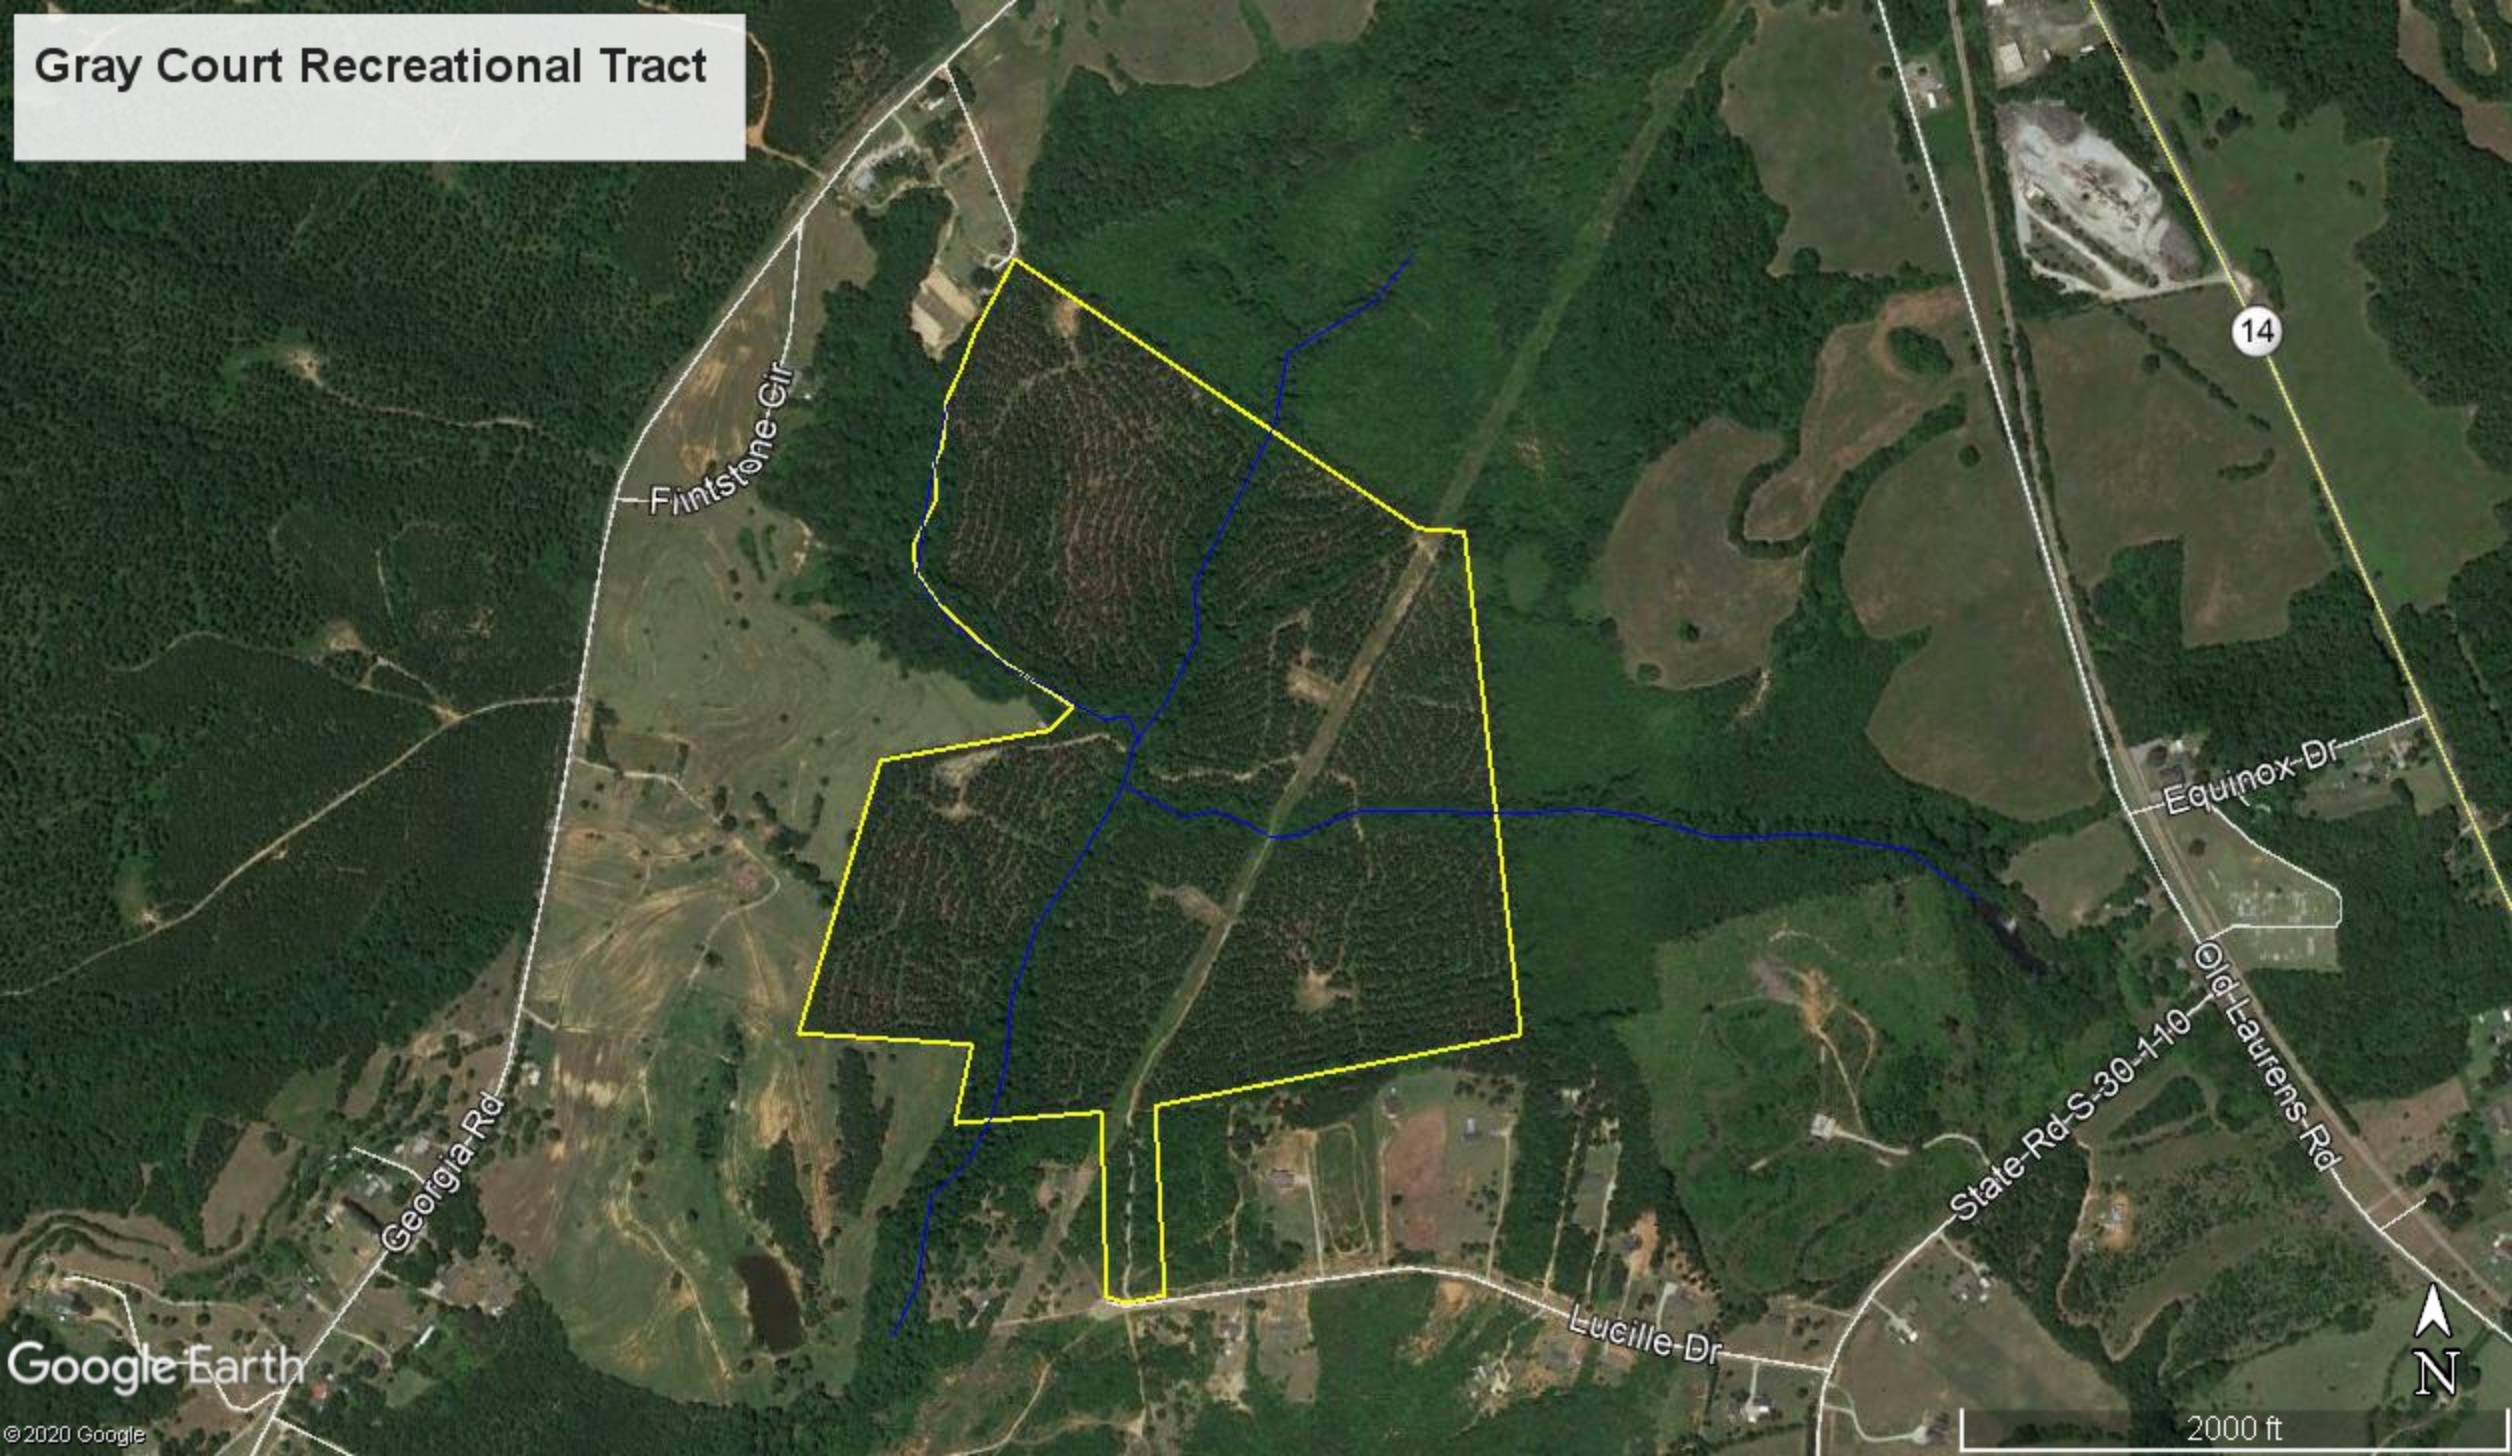

# Gray Court Recreational Tract

Google Earth

© 2020 Google

2000 ft