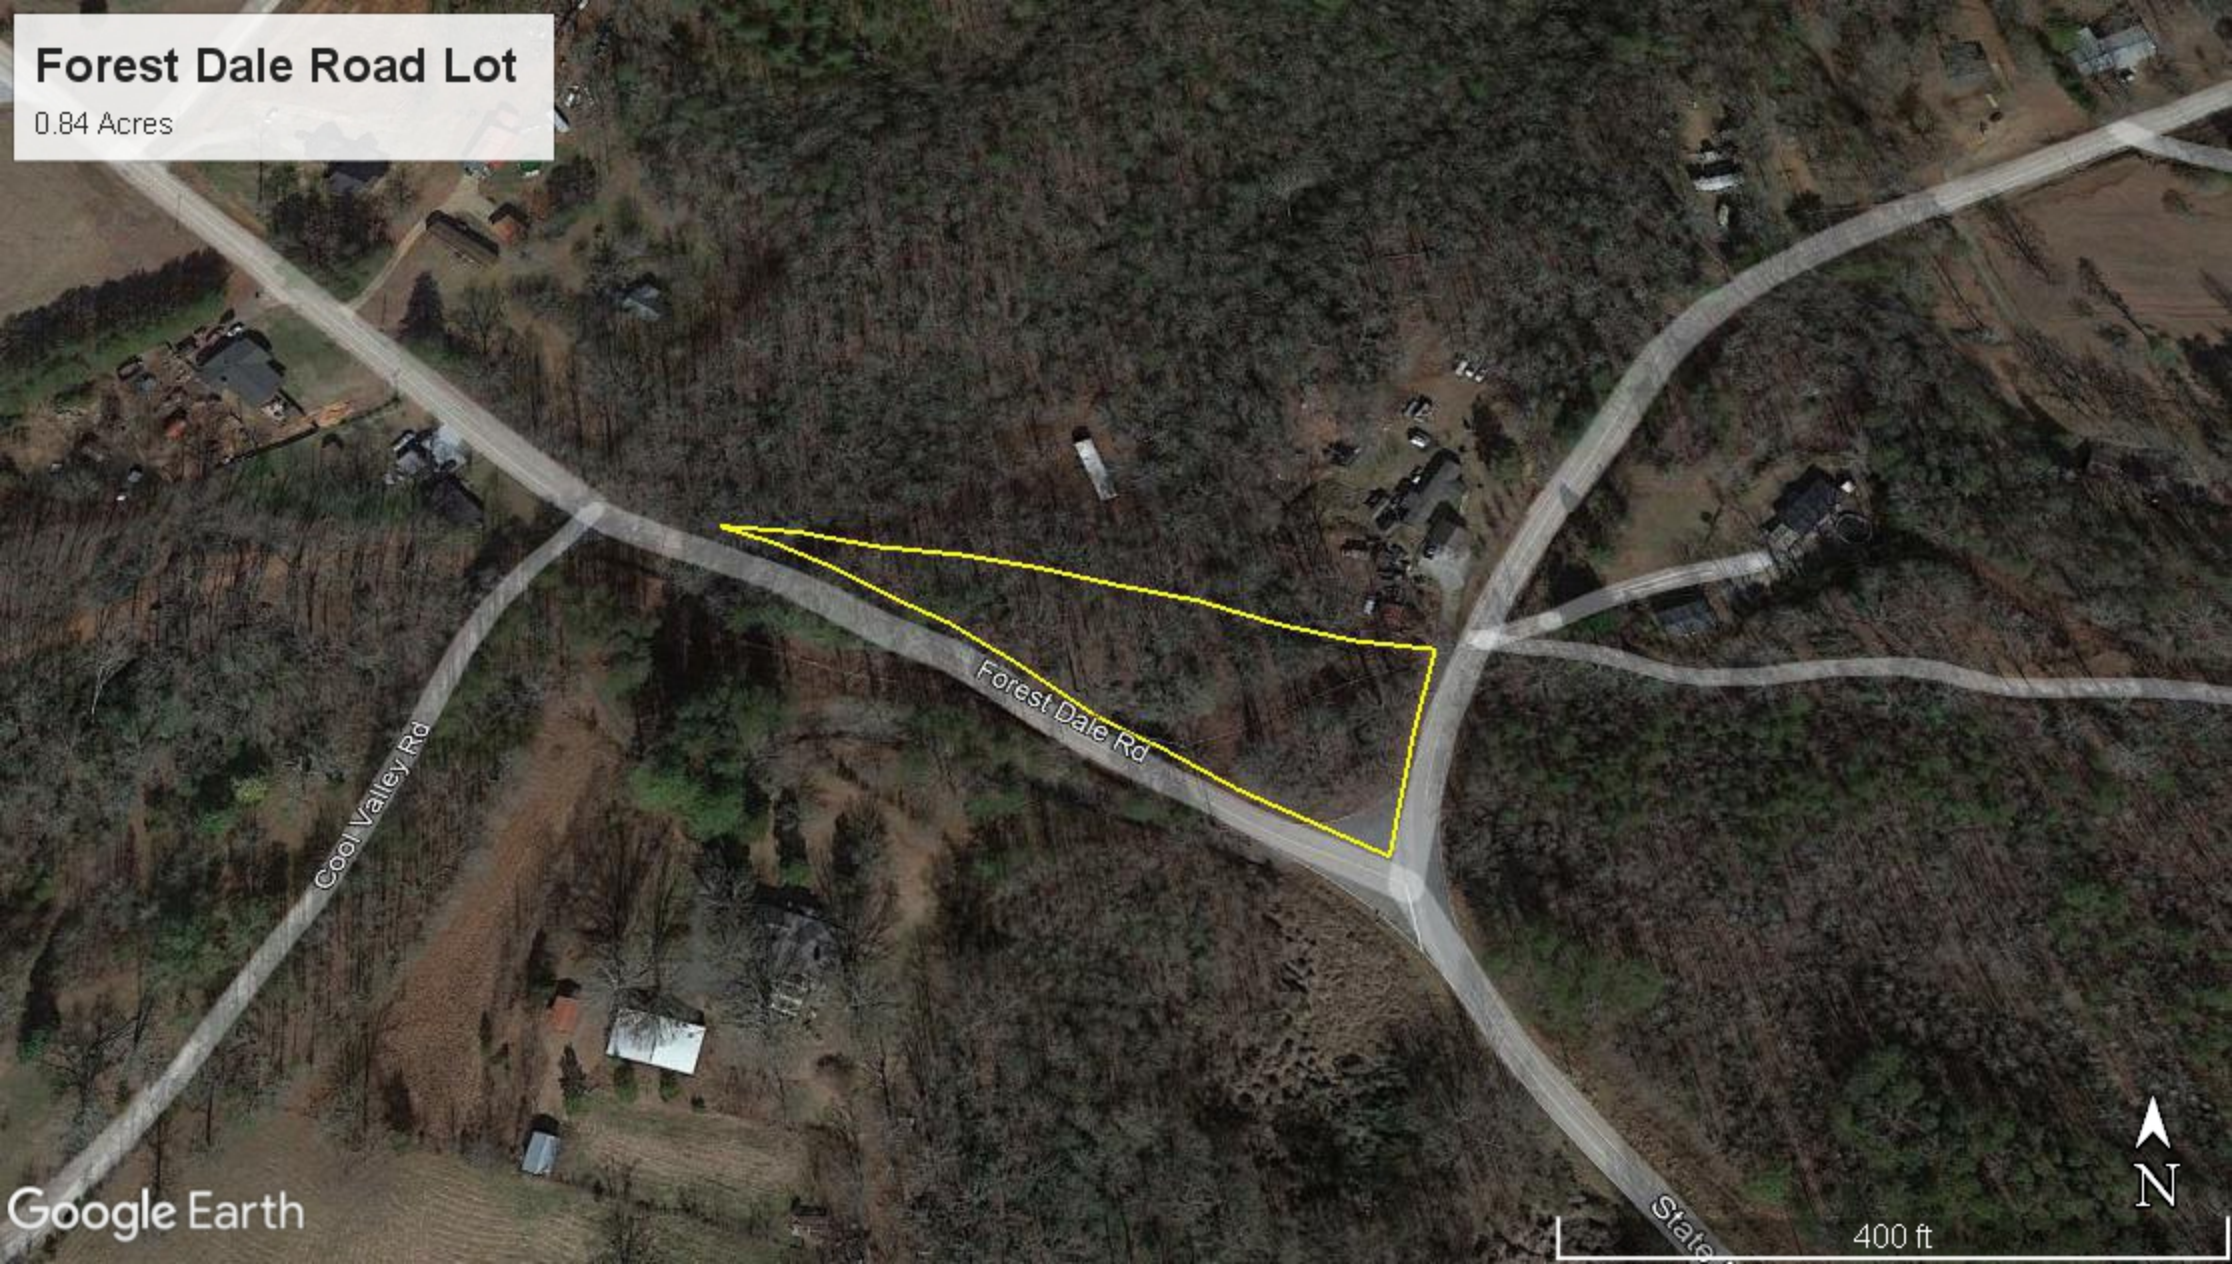

Forest Dale Road Lot

0.84 Acres

Cool Valley Rd

Forest Dale Rd

State

Google Earth

400 ft